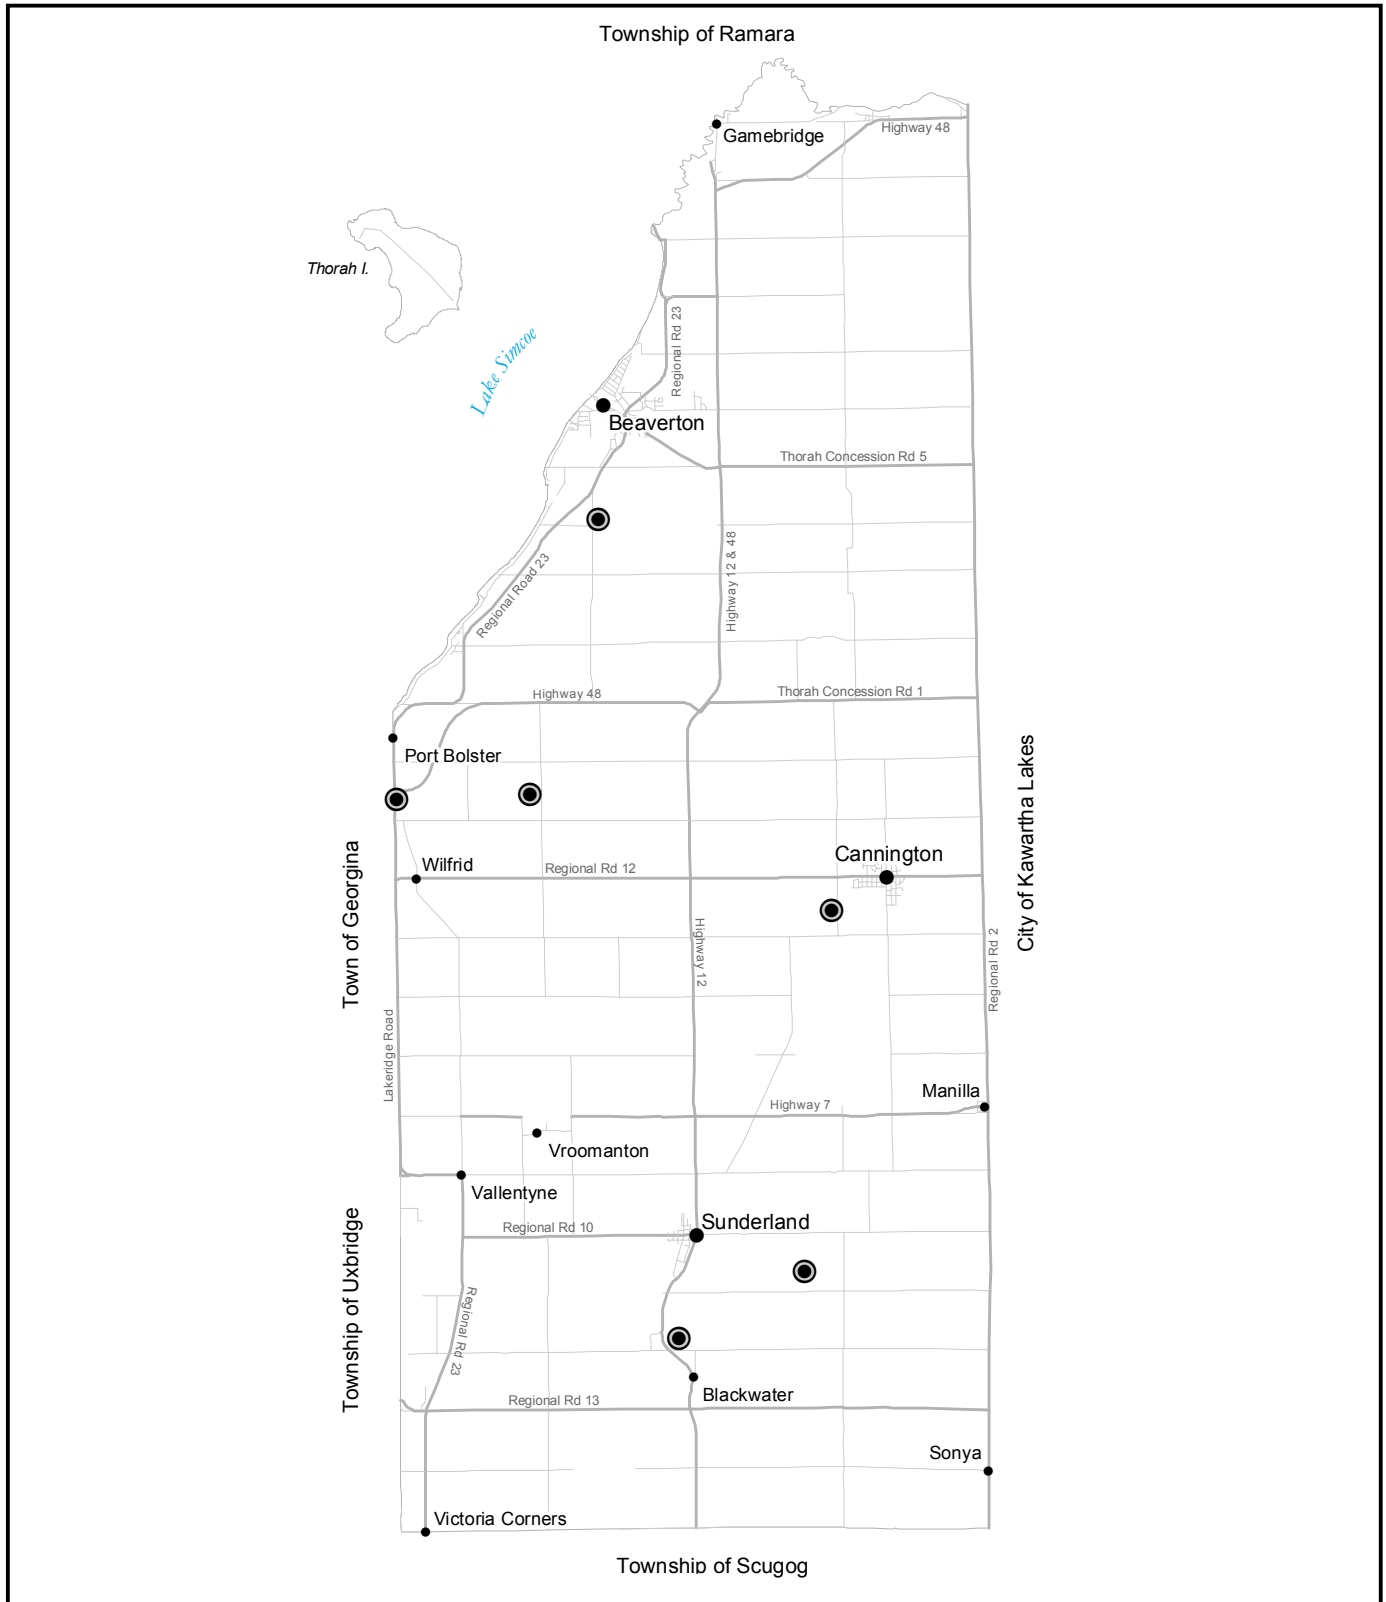

Map 5 Landfill Sites

● Landfill Sites