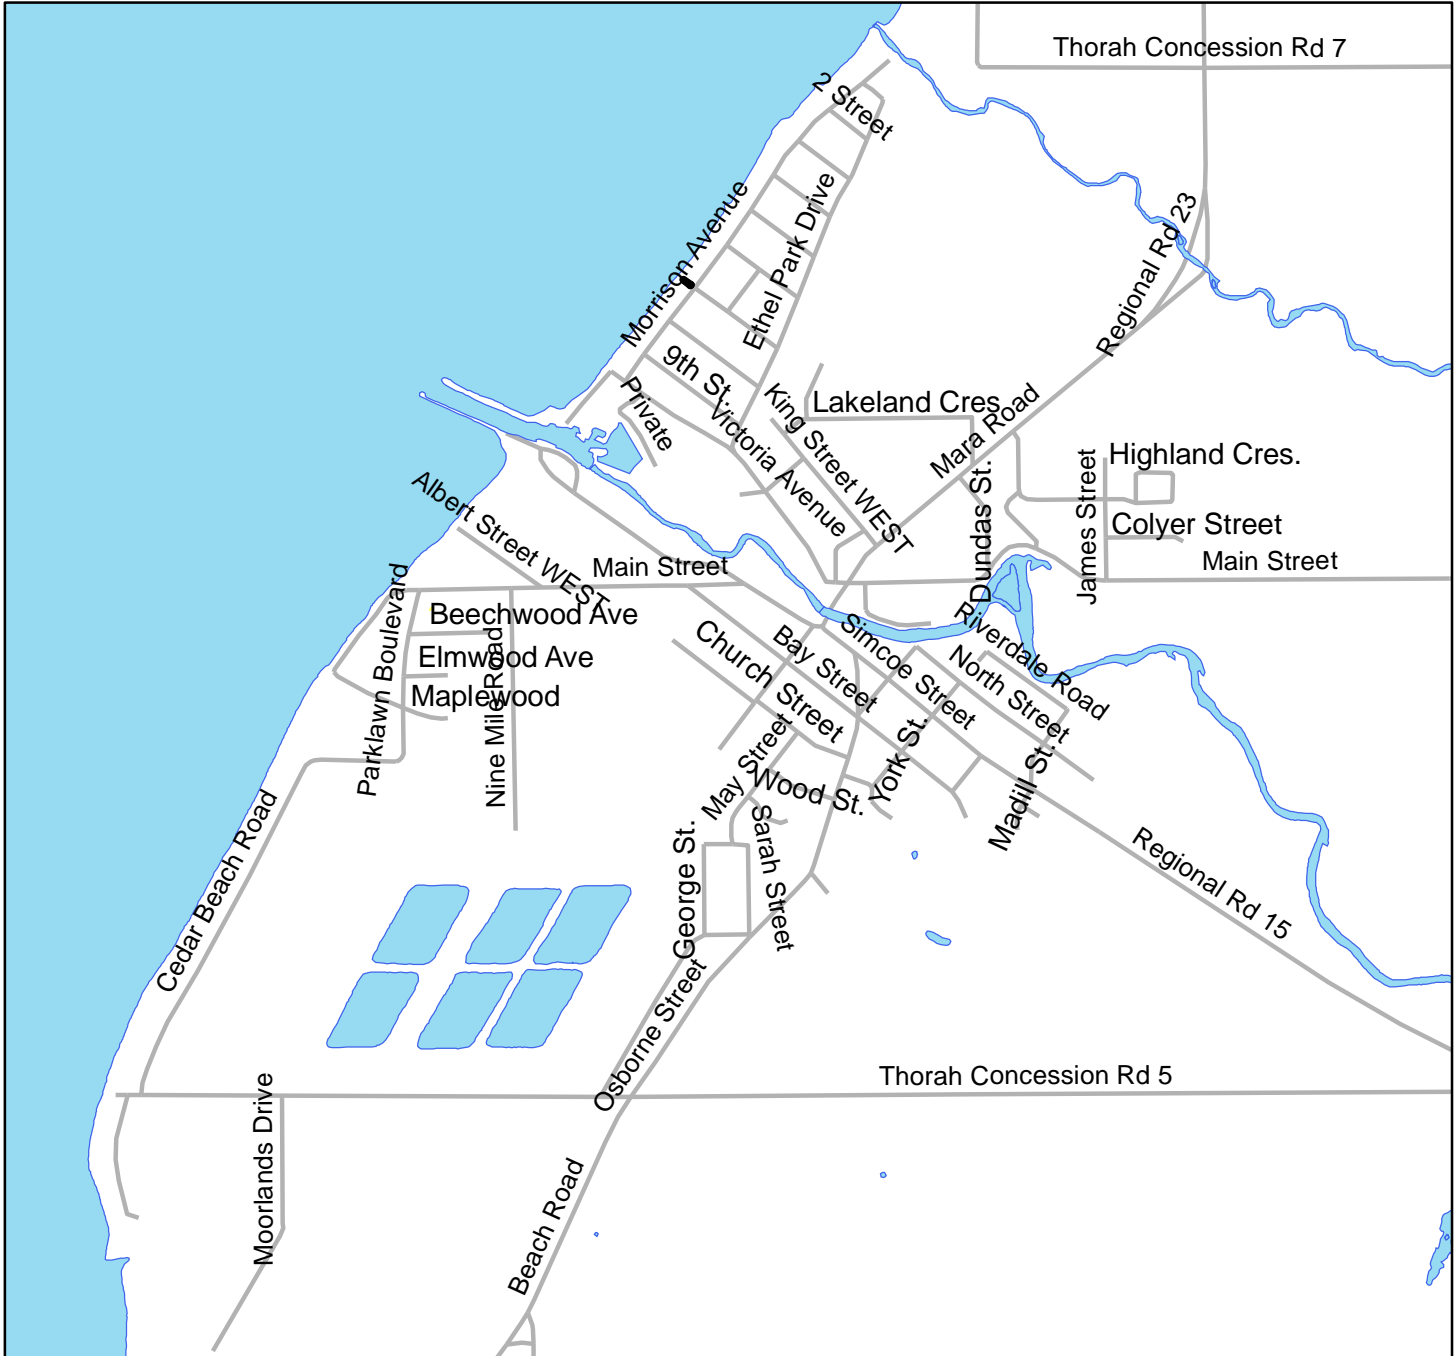

Township of Brock (Former Village of Beaverton)

500 250 0 500 1,000 1,500 Meters

Legend

- minor_waterbodies
- SLRN - Durham Region

Assessment Parcels, (c) 2005 MPAC and its suppliers.
All Rights Reserved. THIS IS NOT A PLAN OF SURVEY.
May not be reproduced without permission.