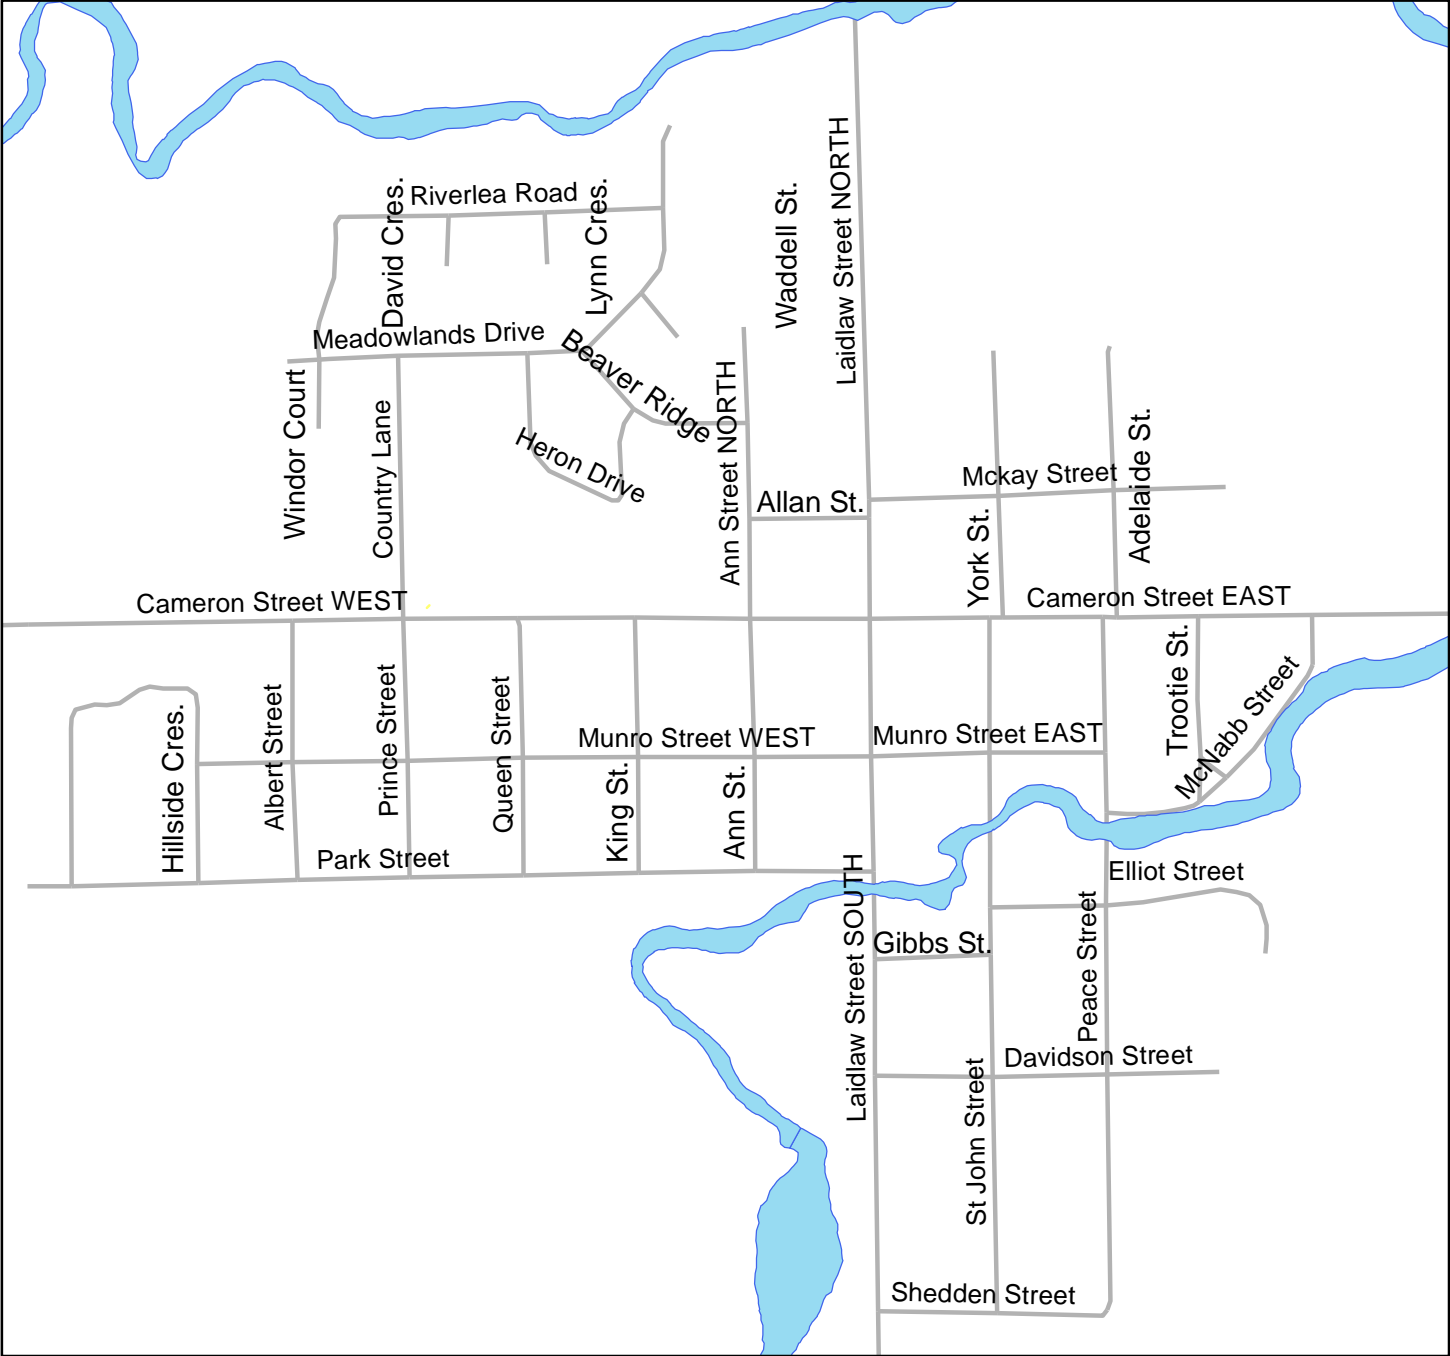

Township of Brock (Former Village of Cannington)

Legend

- minor_waterbodies
- SLRN - Durham Region

Assessment Parcels, (c) 2005 MPAC and its suppliers.
All Rights Reserved. THIS IS NOT A PLAN OF SURVEY.
May not be reproduced without permission.