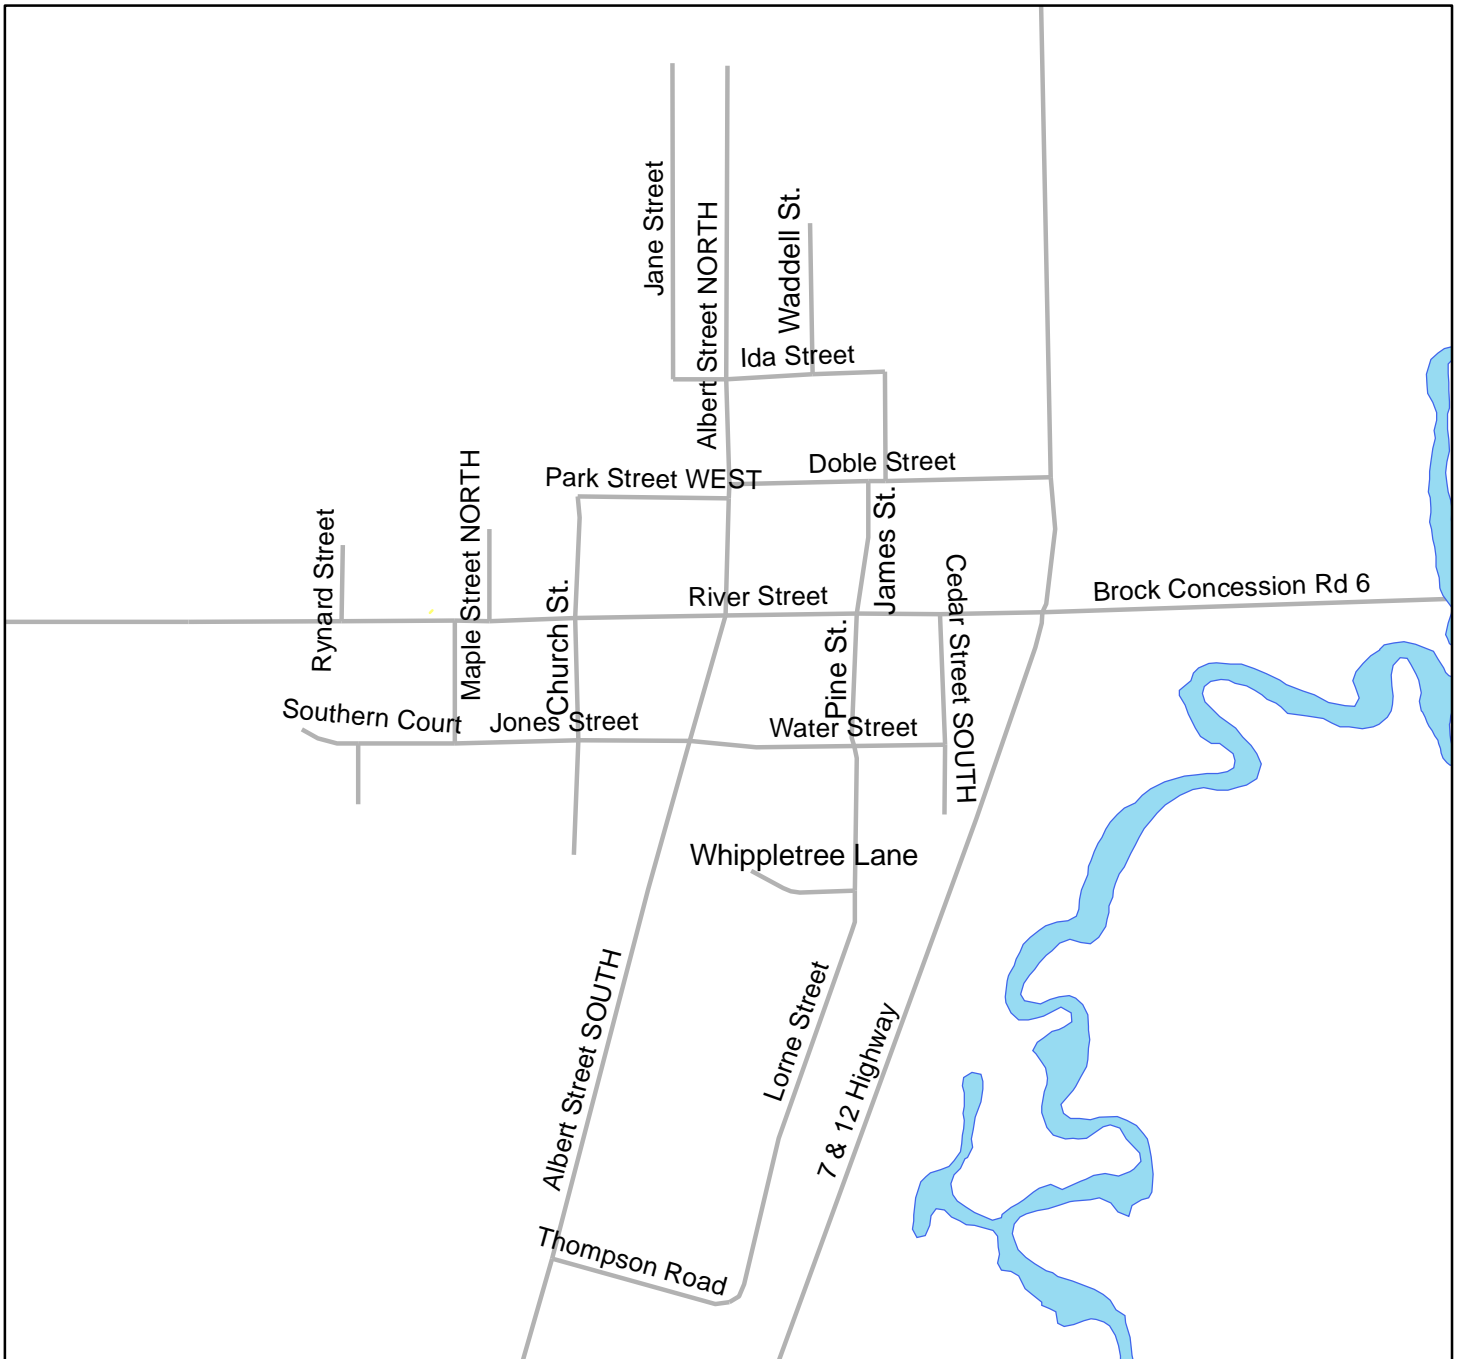

Township of Brock (Former Police Village of Sunderland)

180 90 0 180 360 540 Meters

Legend

- minor_waterbodies
- SLRN - Durham Region

Assessment Parcels, (c) 2005 MPAC and its suppliers.
All Rights Reserved. THIS IS NOT A PLAN OF SURVEY.
May not be reproduced without permission.