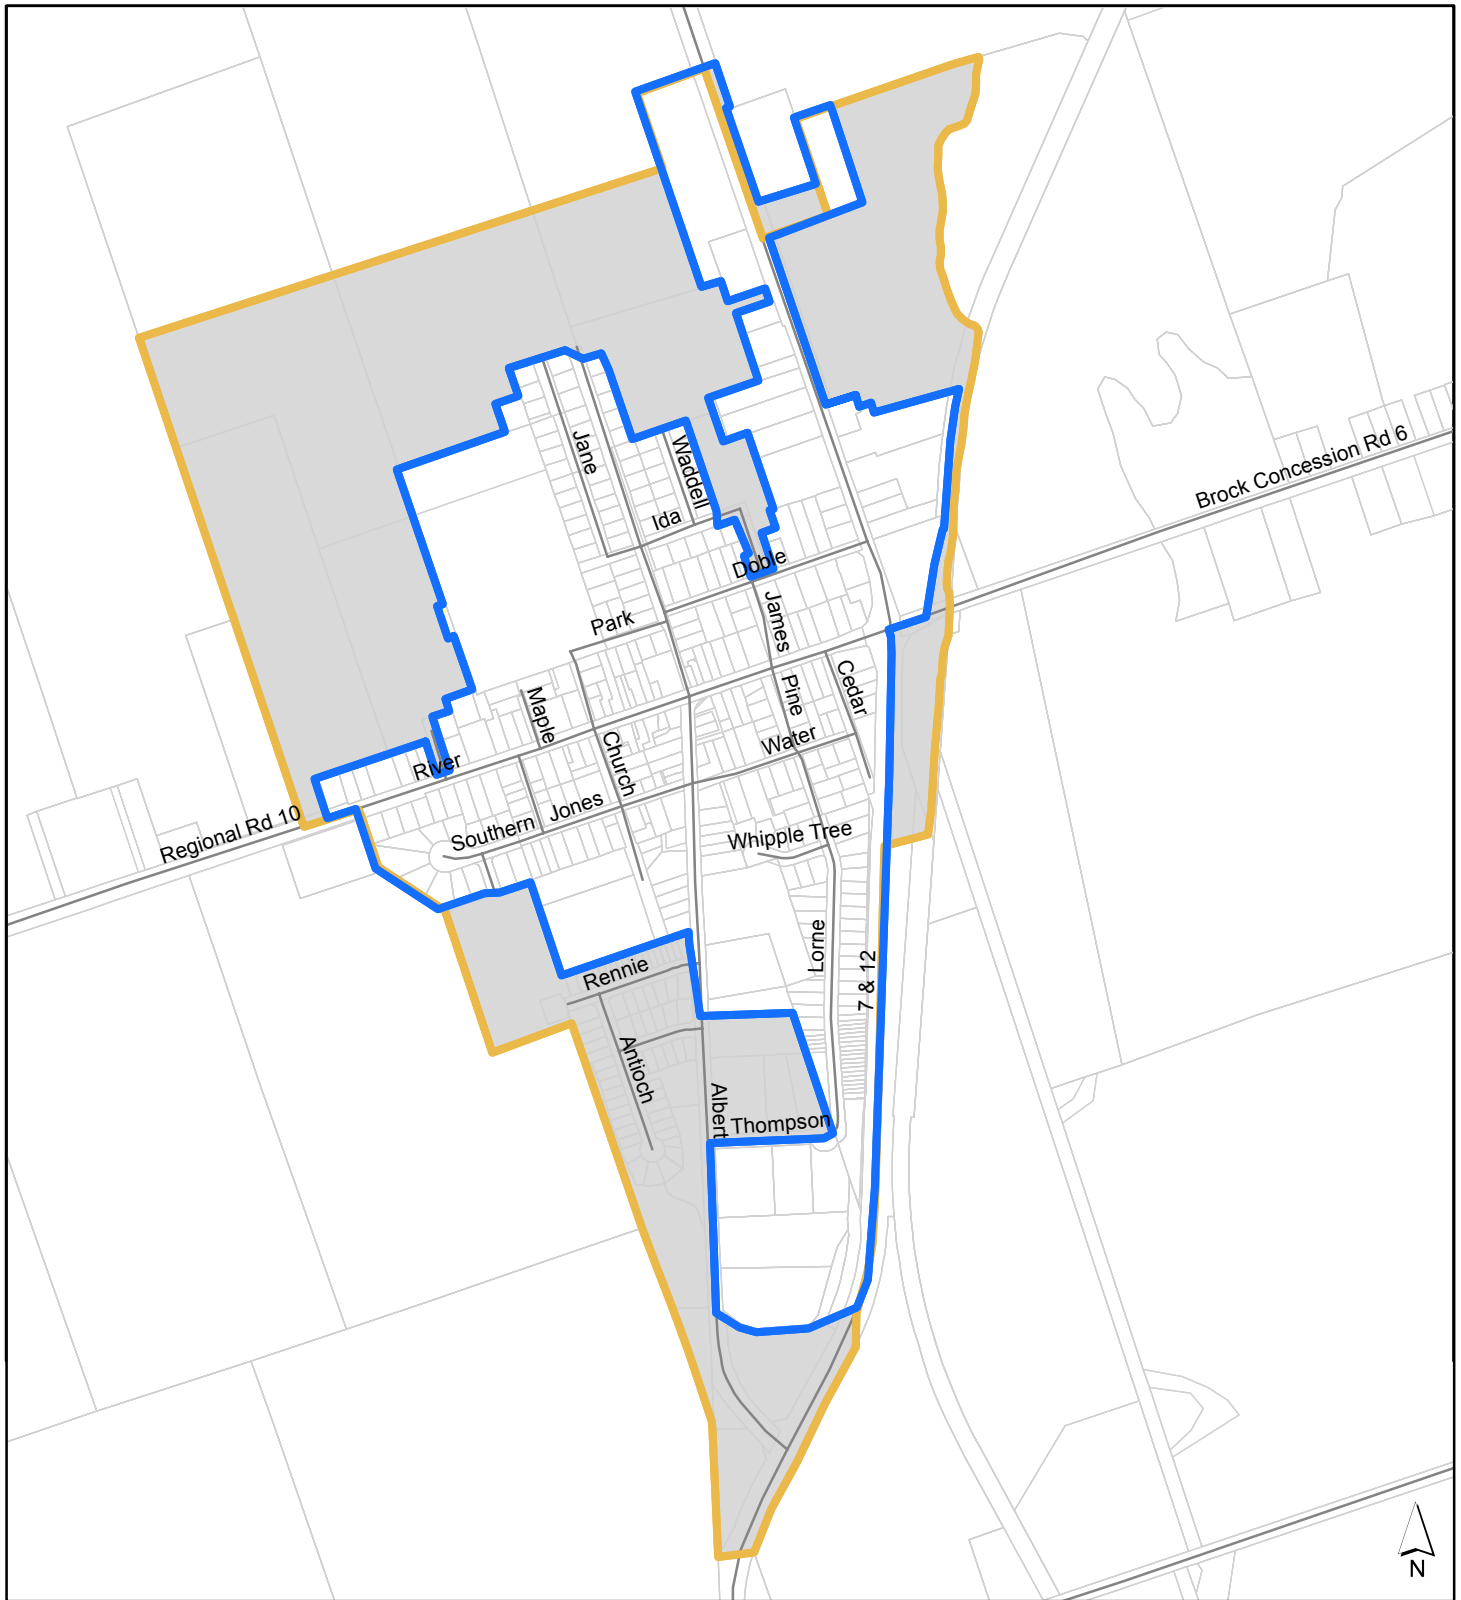

# Brock Township Official Plan

## MAP 3-C Sunderland Greenfield Area

- Built Boundary
- Urban Area
- Greenfield Area
- Roads