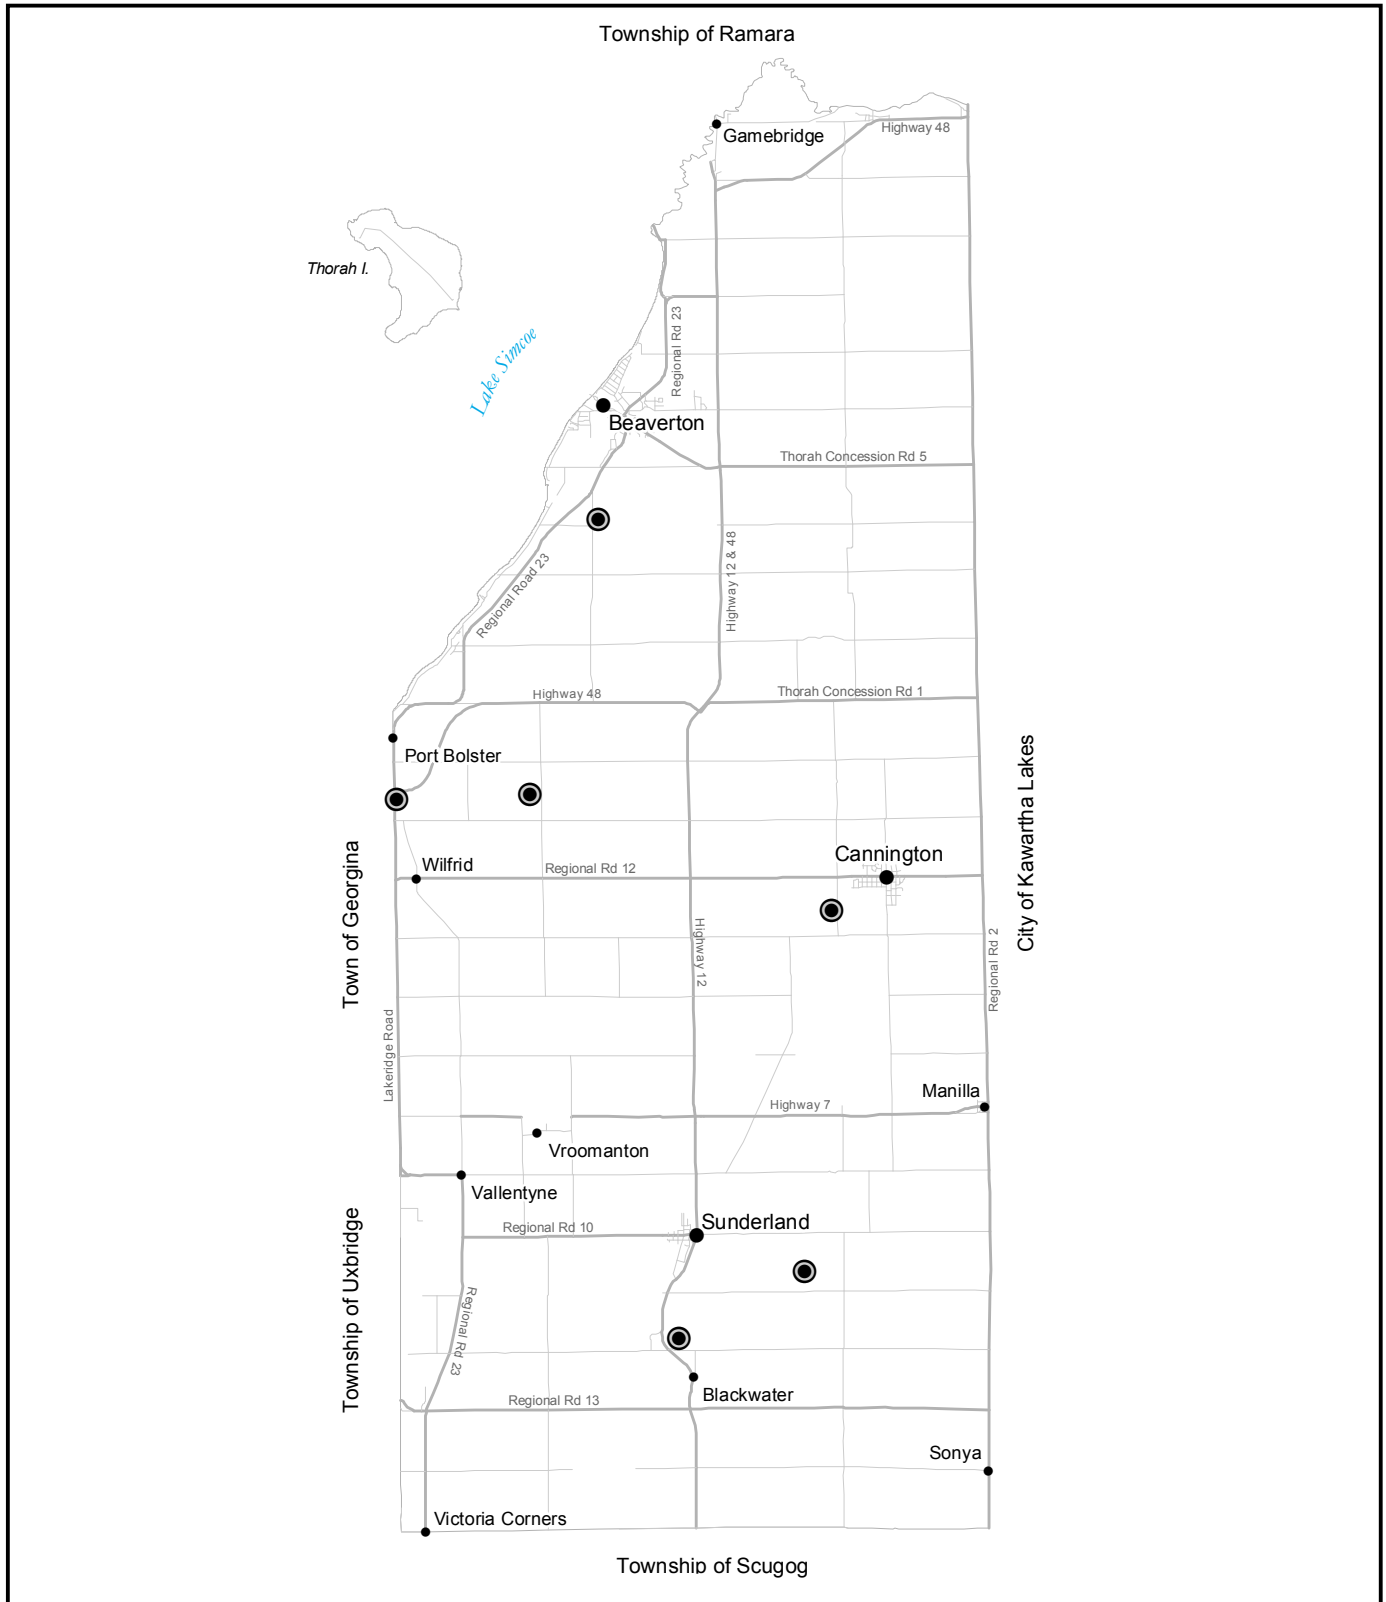

Map 5 Landfill Sites

● Landfill Sites