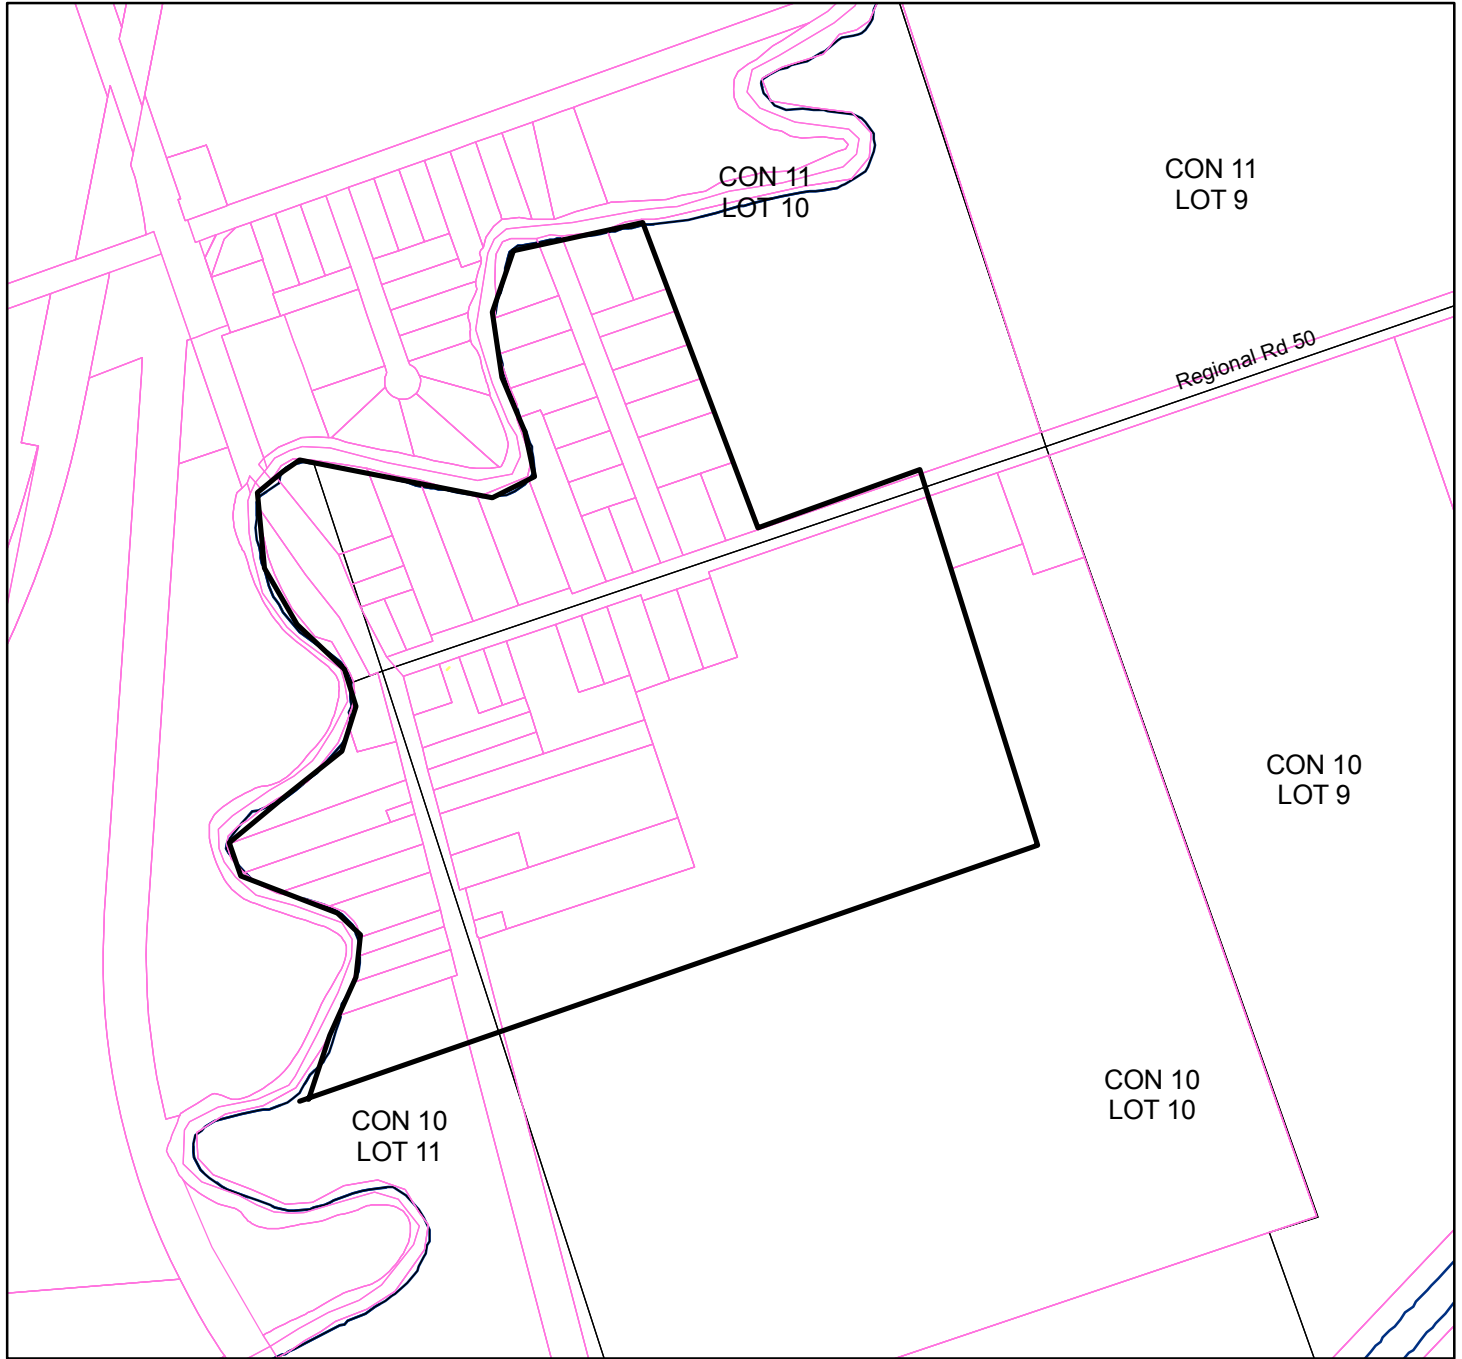

Brock Township Official Plan

Map 6 - A

Hamlet of Gamebridge

Legend

- Durham_Region_SLRN
- owner_parcel
- assmt_parcel
- lot_con_poly
- drainage_line
- water_edge

Hamlet Boundary

Assessment Parcels, (c) 2005 MPAC and its suppliers.
All Rights Reserved. THIS IS NOT A PLAN OF SURVEY.
May not be reproduced without permission.