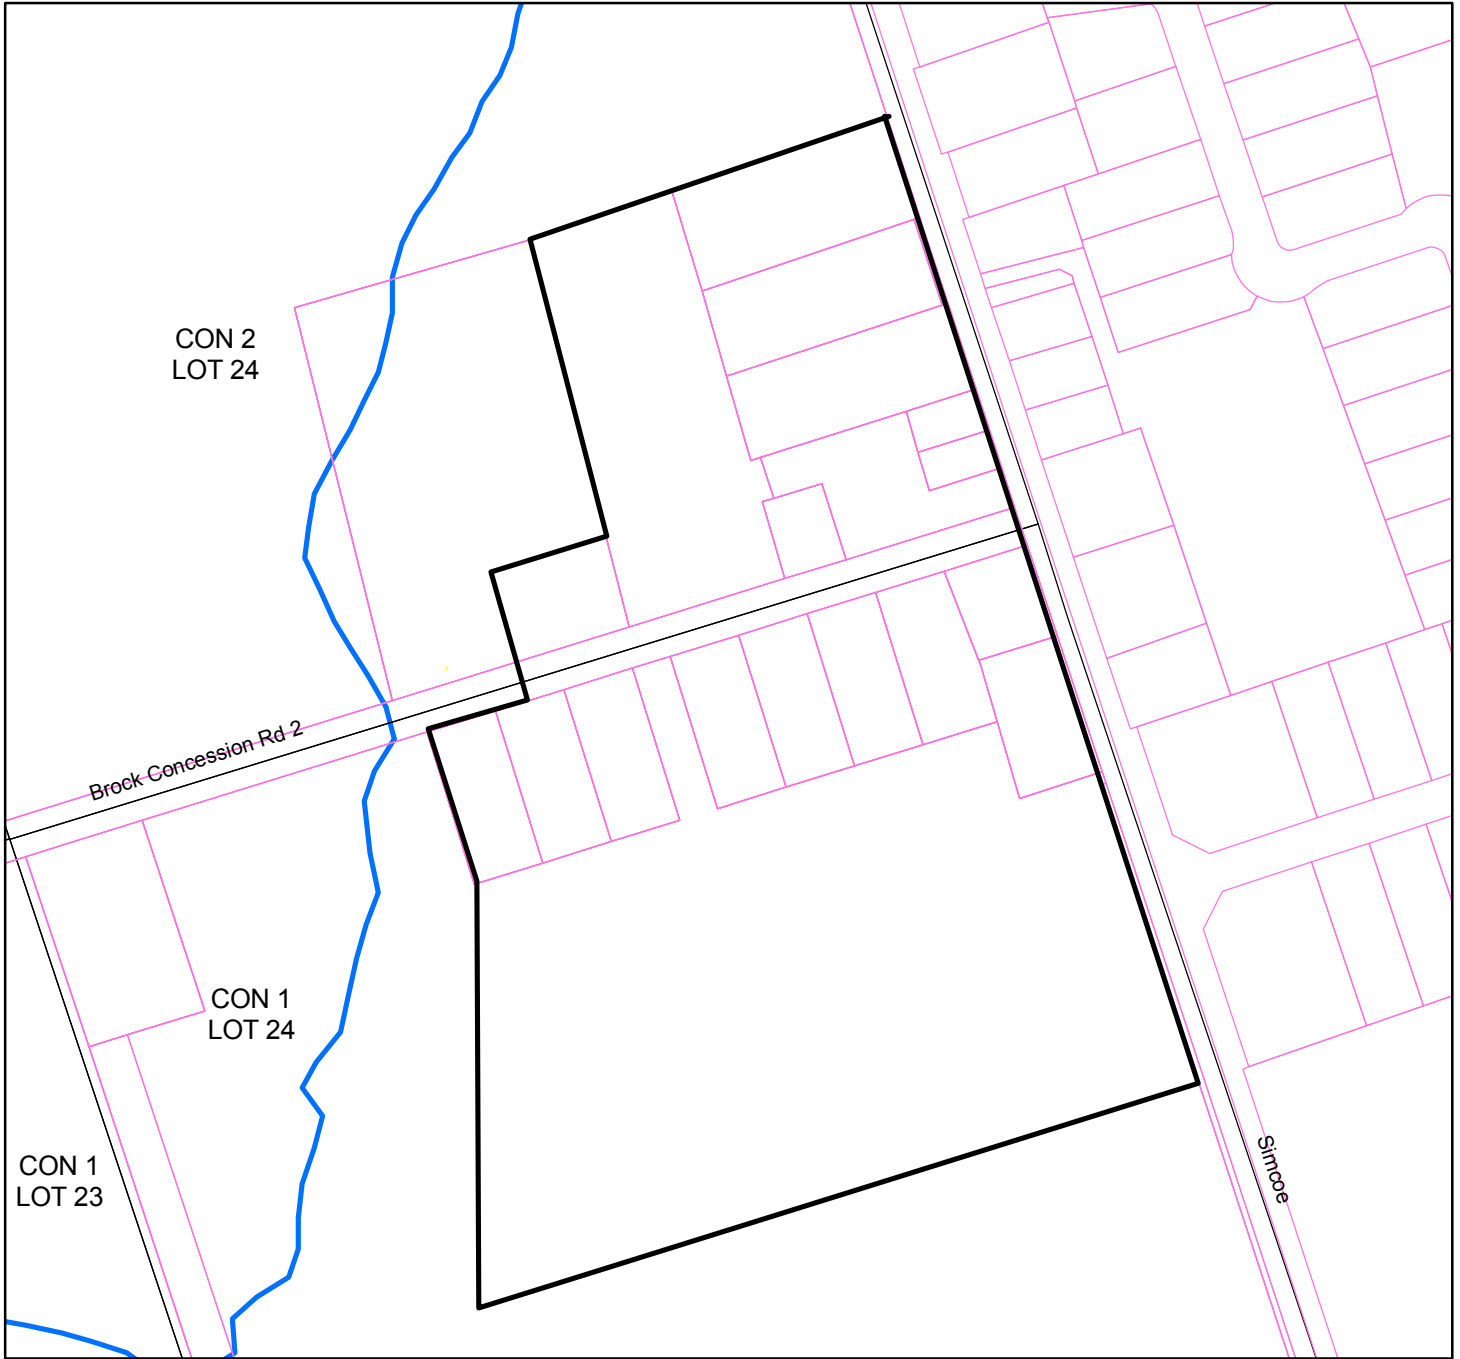

Brock Township Official Plan

Map 6 - C

Hamlet of Sonya

Legend

- Durham_Region_SLRN
- owner_parcel
- assmt_parcel
- lot_con_poly
- drainage_line
- water_edge

Hamlet Boundary

Assessment Parcels, (c) 2005 MPAC and its suppliers.
 All Rights Reserved. THIS IS NOT A PLAN OF SURVEY.
 May not be reproduced without permission.