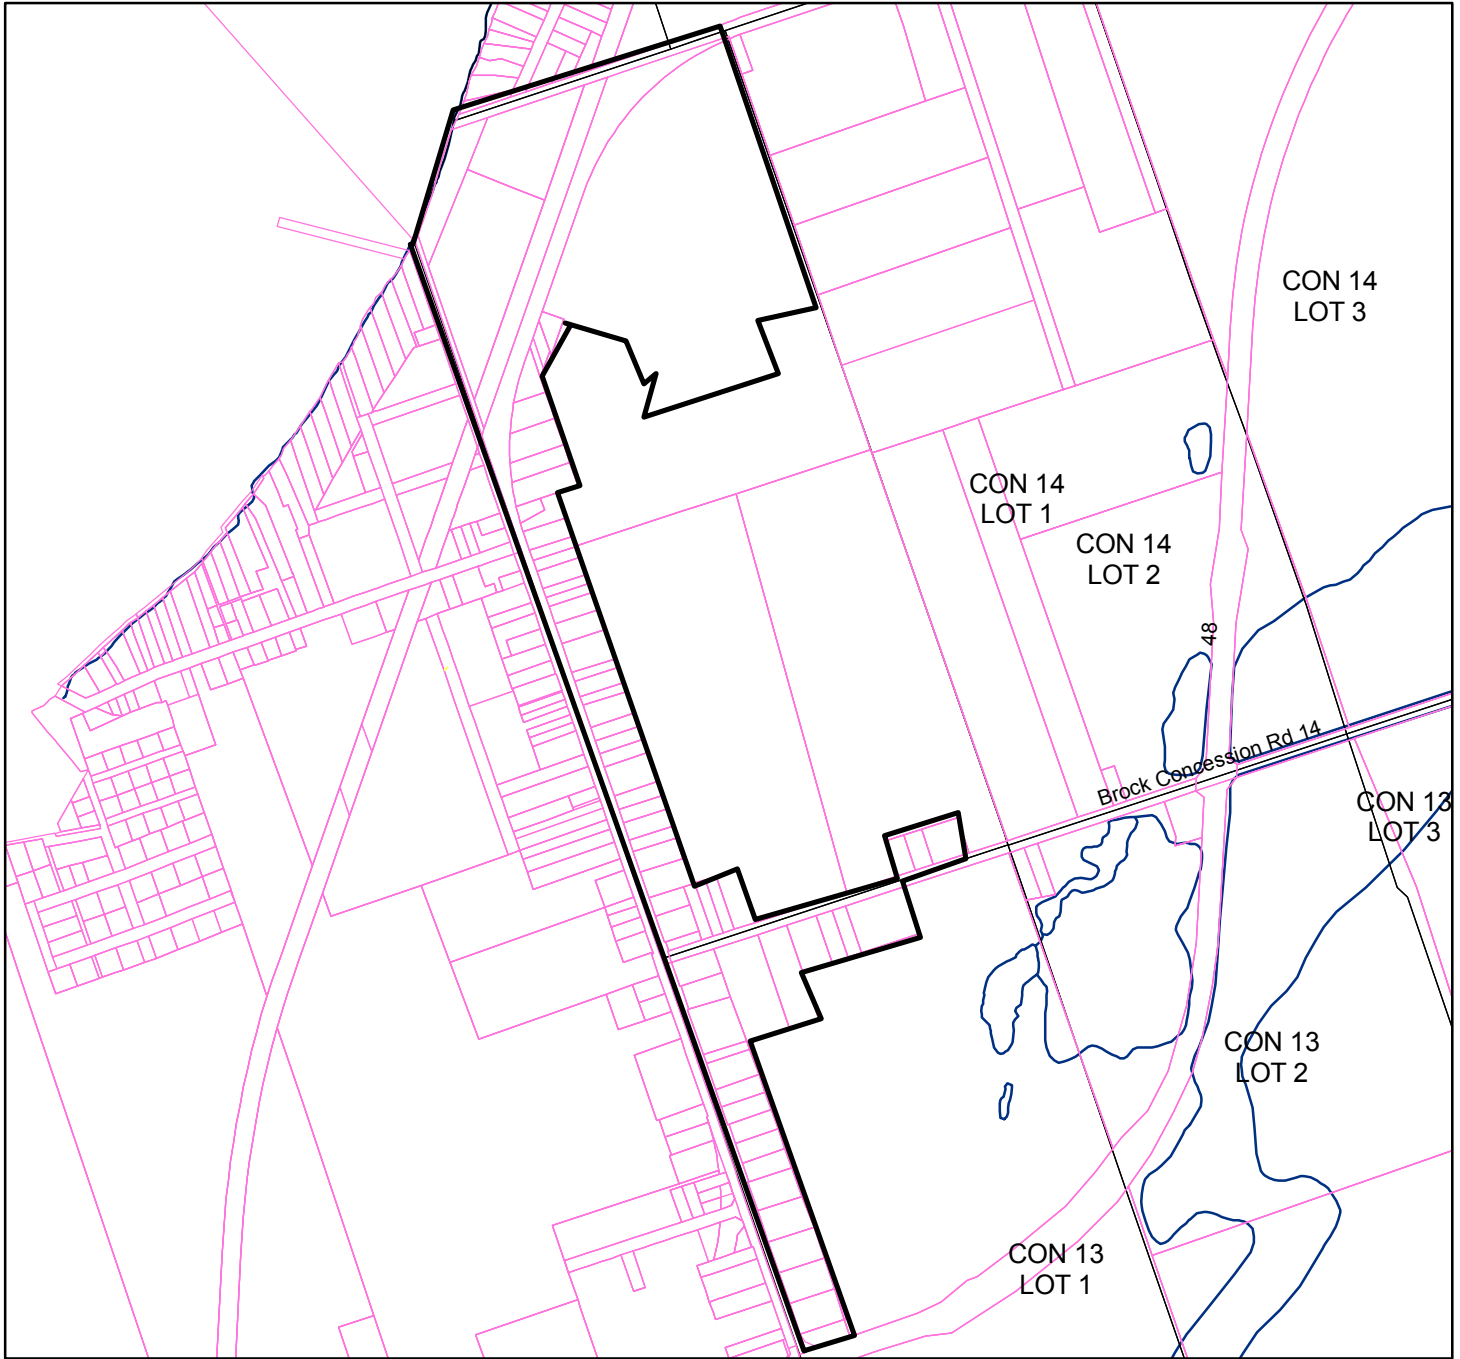

Brock Township Official Plan

Map 6 - D

Hamlet of Port Bolster

Legend

- Durham_Region_SLRN
- owner_parcel
- assmt_parcel
- lot_con_poly
- water_edge

Hamlet Boundary

Assessment Parcels, (c) 2005 MPAC and its suppliers.
 All Rights Reserved. THIS IS NOT A PLAN OF SURVEY.
 May not be reproduced without permission.