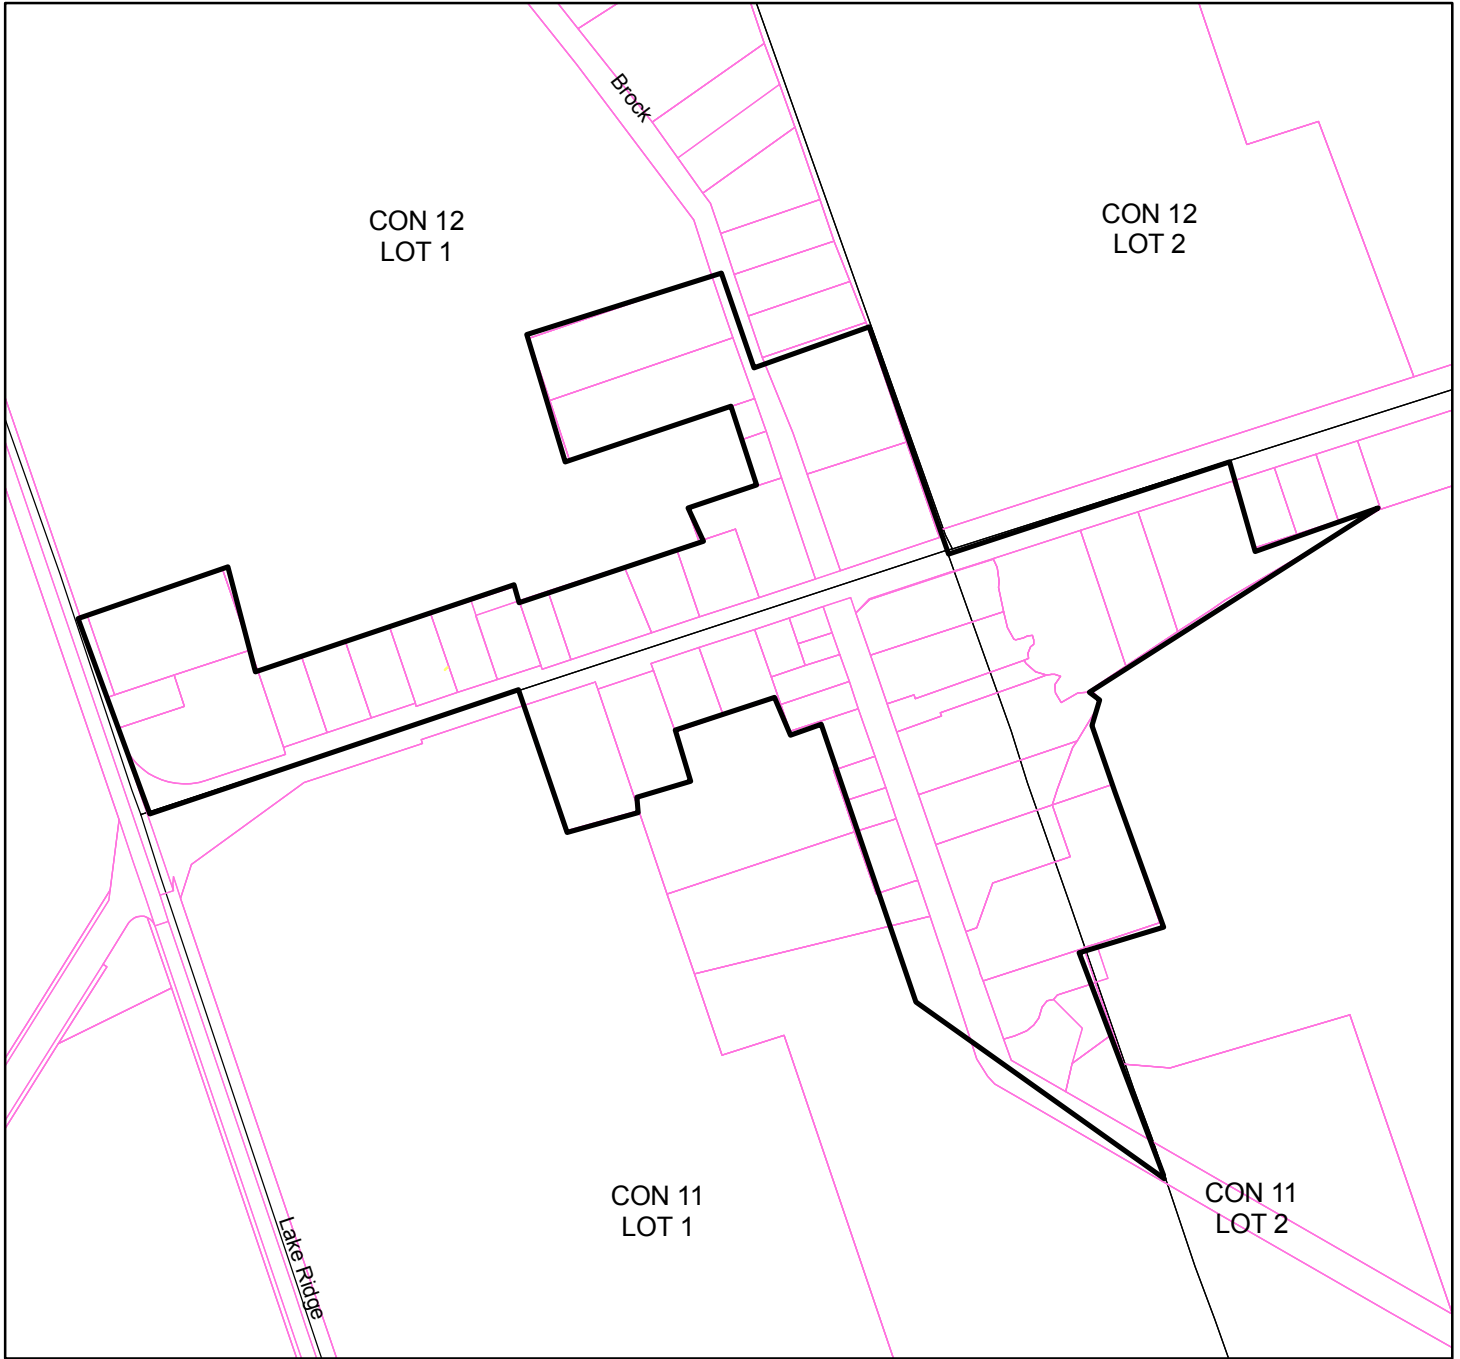

Brock Township Official Plan

Map 6 - E

Hamlet of Wilfrid

Legend

- Durham_Region_SLRN
- owner_parcel
- assmt_parcel
- lot_con_poly
- water_edge

Hamlet Boundary

Assessment Parcels, (c) 2005 MPAC and its suppliers.
All Rights Reserved. THIS IS NOT A PLAN OF SURVEY.
May not be reproduced without permission.